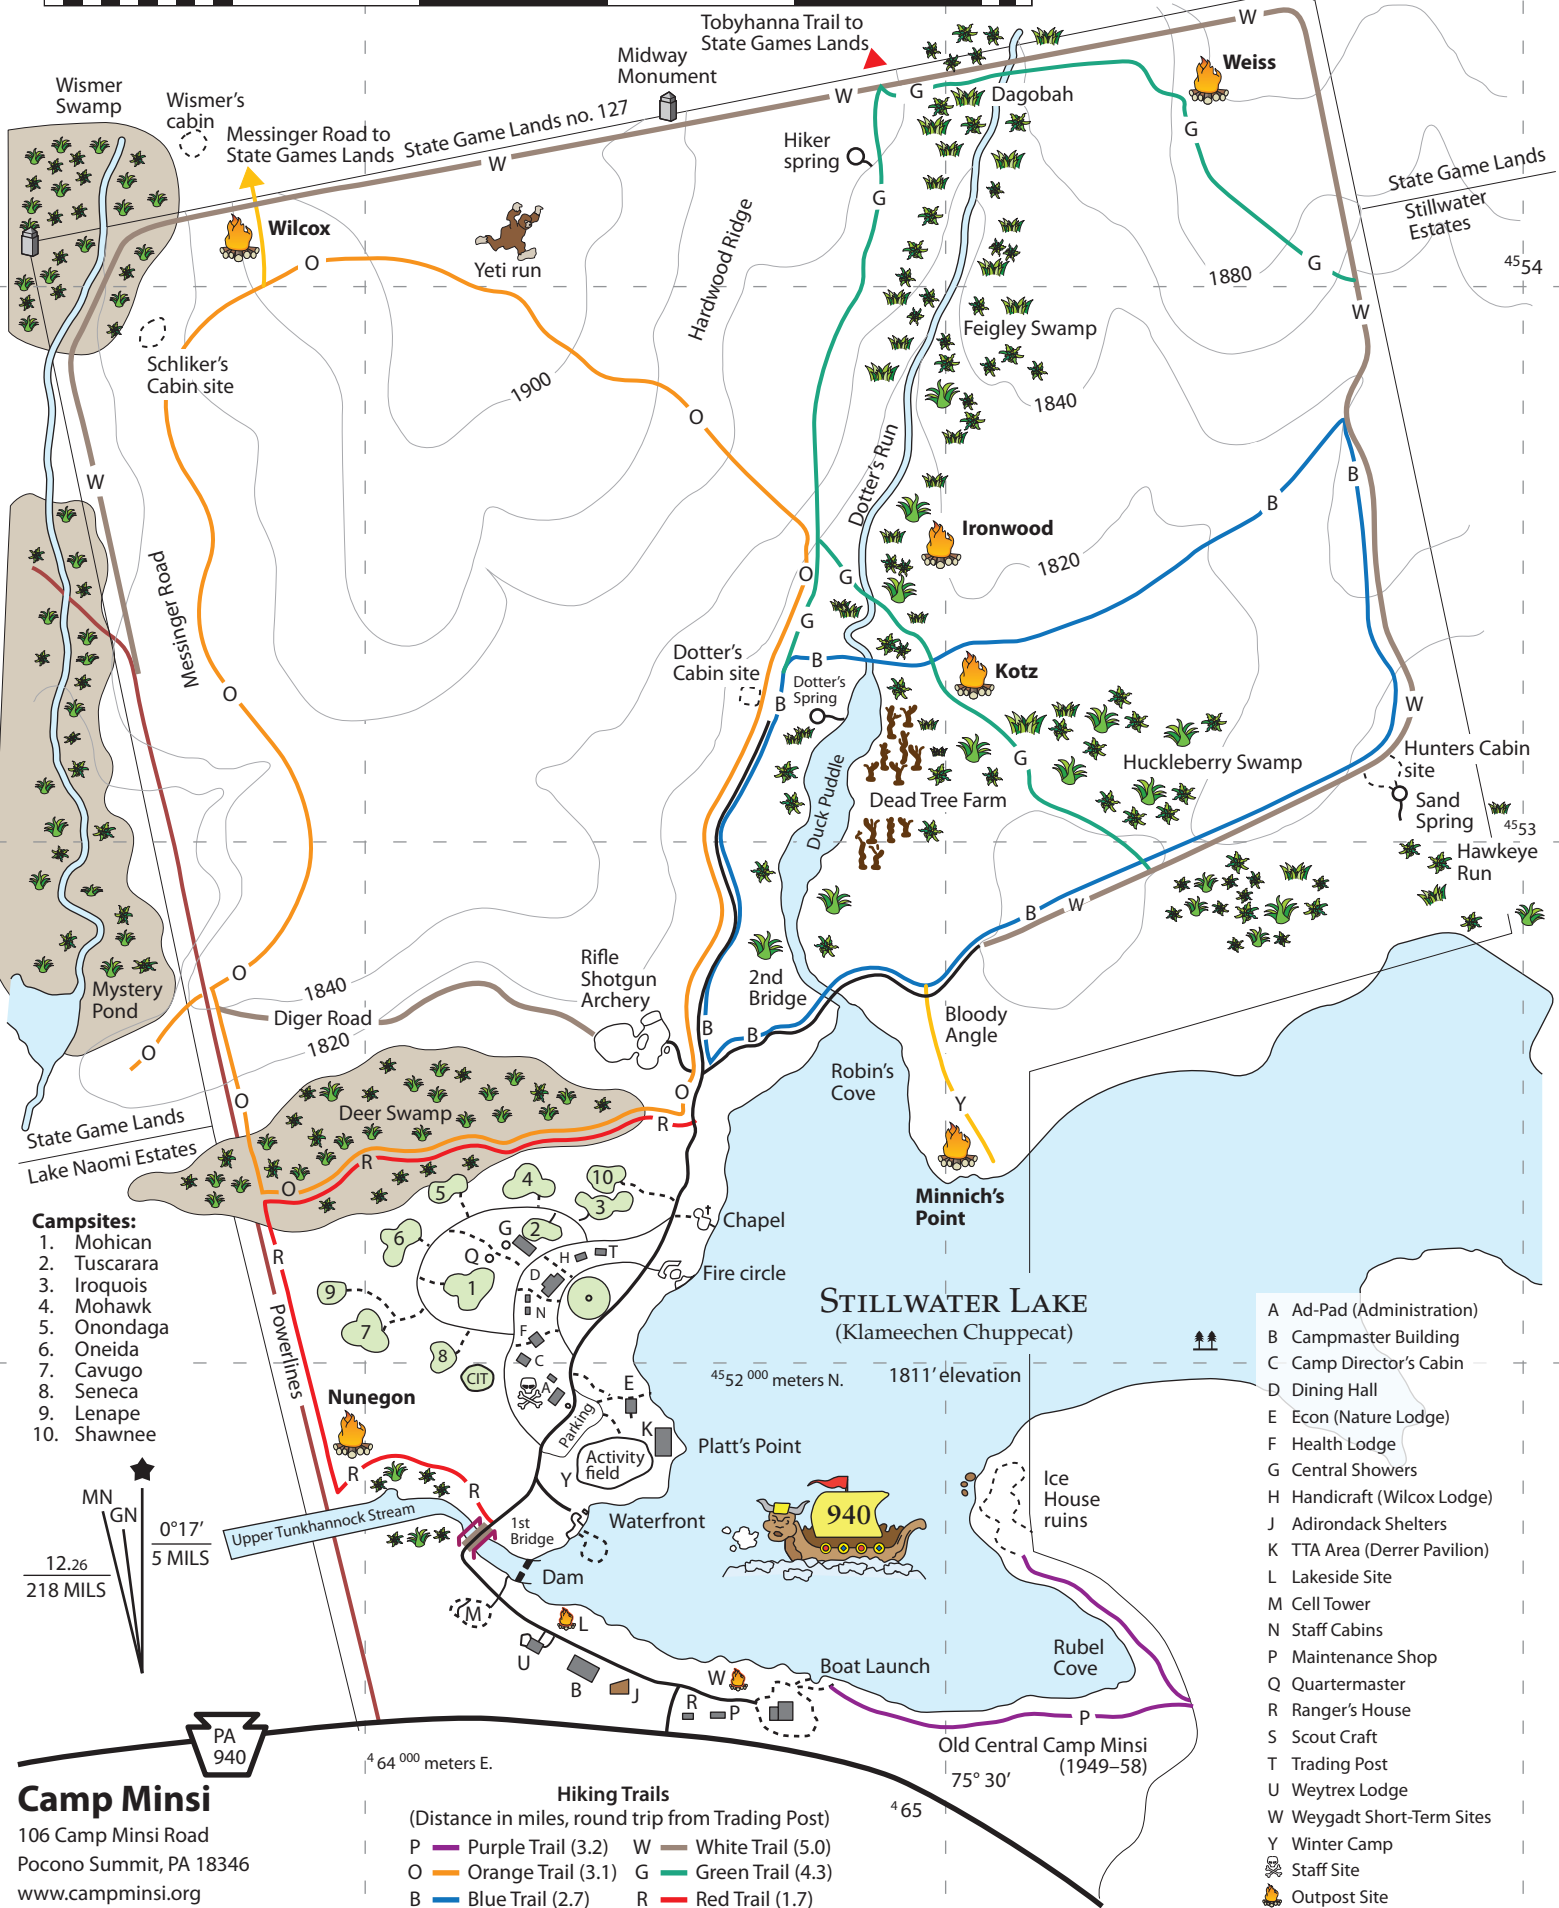

0 ft 500 1000 2000 3000 4000 5000 5280

- Campsites:**
1. Mohican
 2. Tuscarara
 3. Iroquois
 4. Mohawk
 5. Onondaga
 6. Oneida
 7. Cavugo
 8. Seneca
 9. Lenape
 10. Shawnee

- A Ad-Pad (Administration)
- B Campmaster Building
- C Camp Director's Cabin
- D Dining Hall
- E Econ (Nature Lodge)
- F Health Lodge
- G Central Showers
- H Handicraft (Wilcox Lodge)
- J Adirondack Shelters
- K TTA Area (Derr Pavilion)
- L Lakeside Site
- M Cell Tower
- N Staff Cabins
- P Maintenance Shop
- Q Quartermaster
- R Ranger's House
- S Scout Craft
- T Trading Post
- U Weytrex Lodge
- W Weygadt Short-Term Sites
- Y Winter Camp
- Staff Site
- Outpost Site

Camp Minsi
 106 Camp Minsi Road
 Pocono Summit, PA 18346
 www.campminsi.org

Hiking Trails
 (Distance in miles, round trip from Trading Post)

- P Purple Trail (3.2)
- O Orange Trail (3.1)
- B Blue Trail (2.7)
- W White Trail (5.0)
- G Green Trail (4.3)
- R Red Trail (1.7)