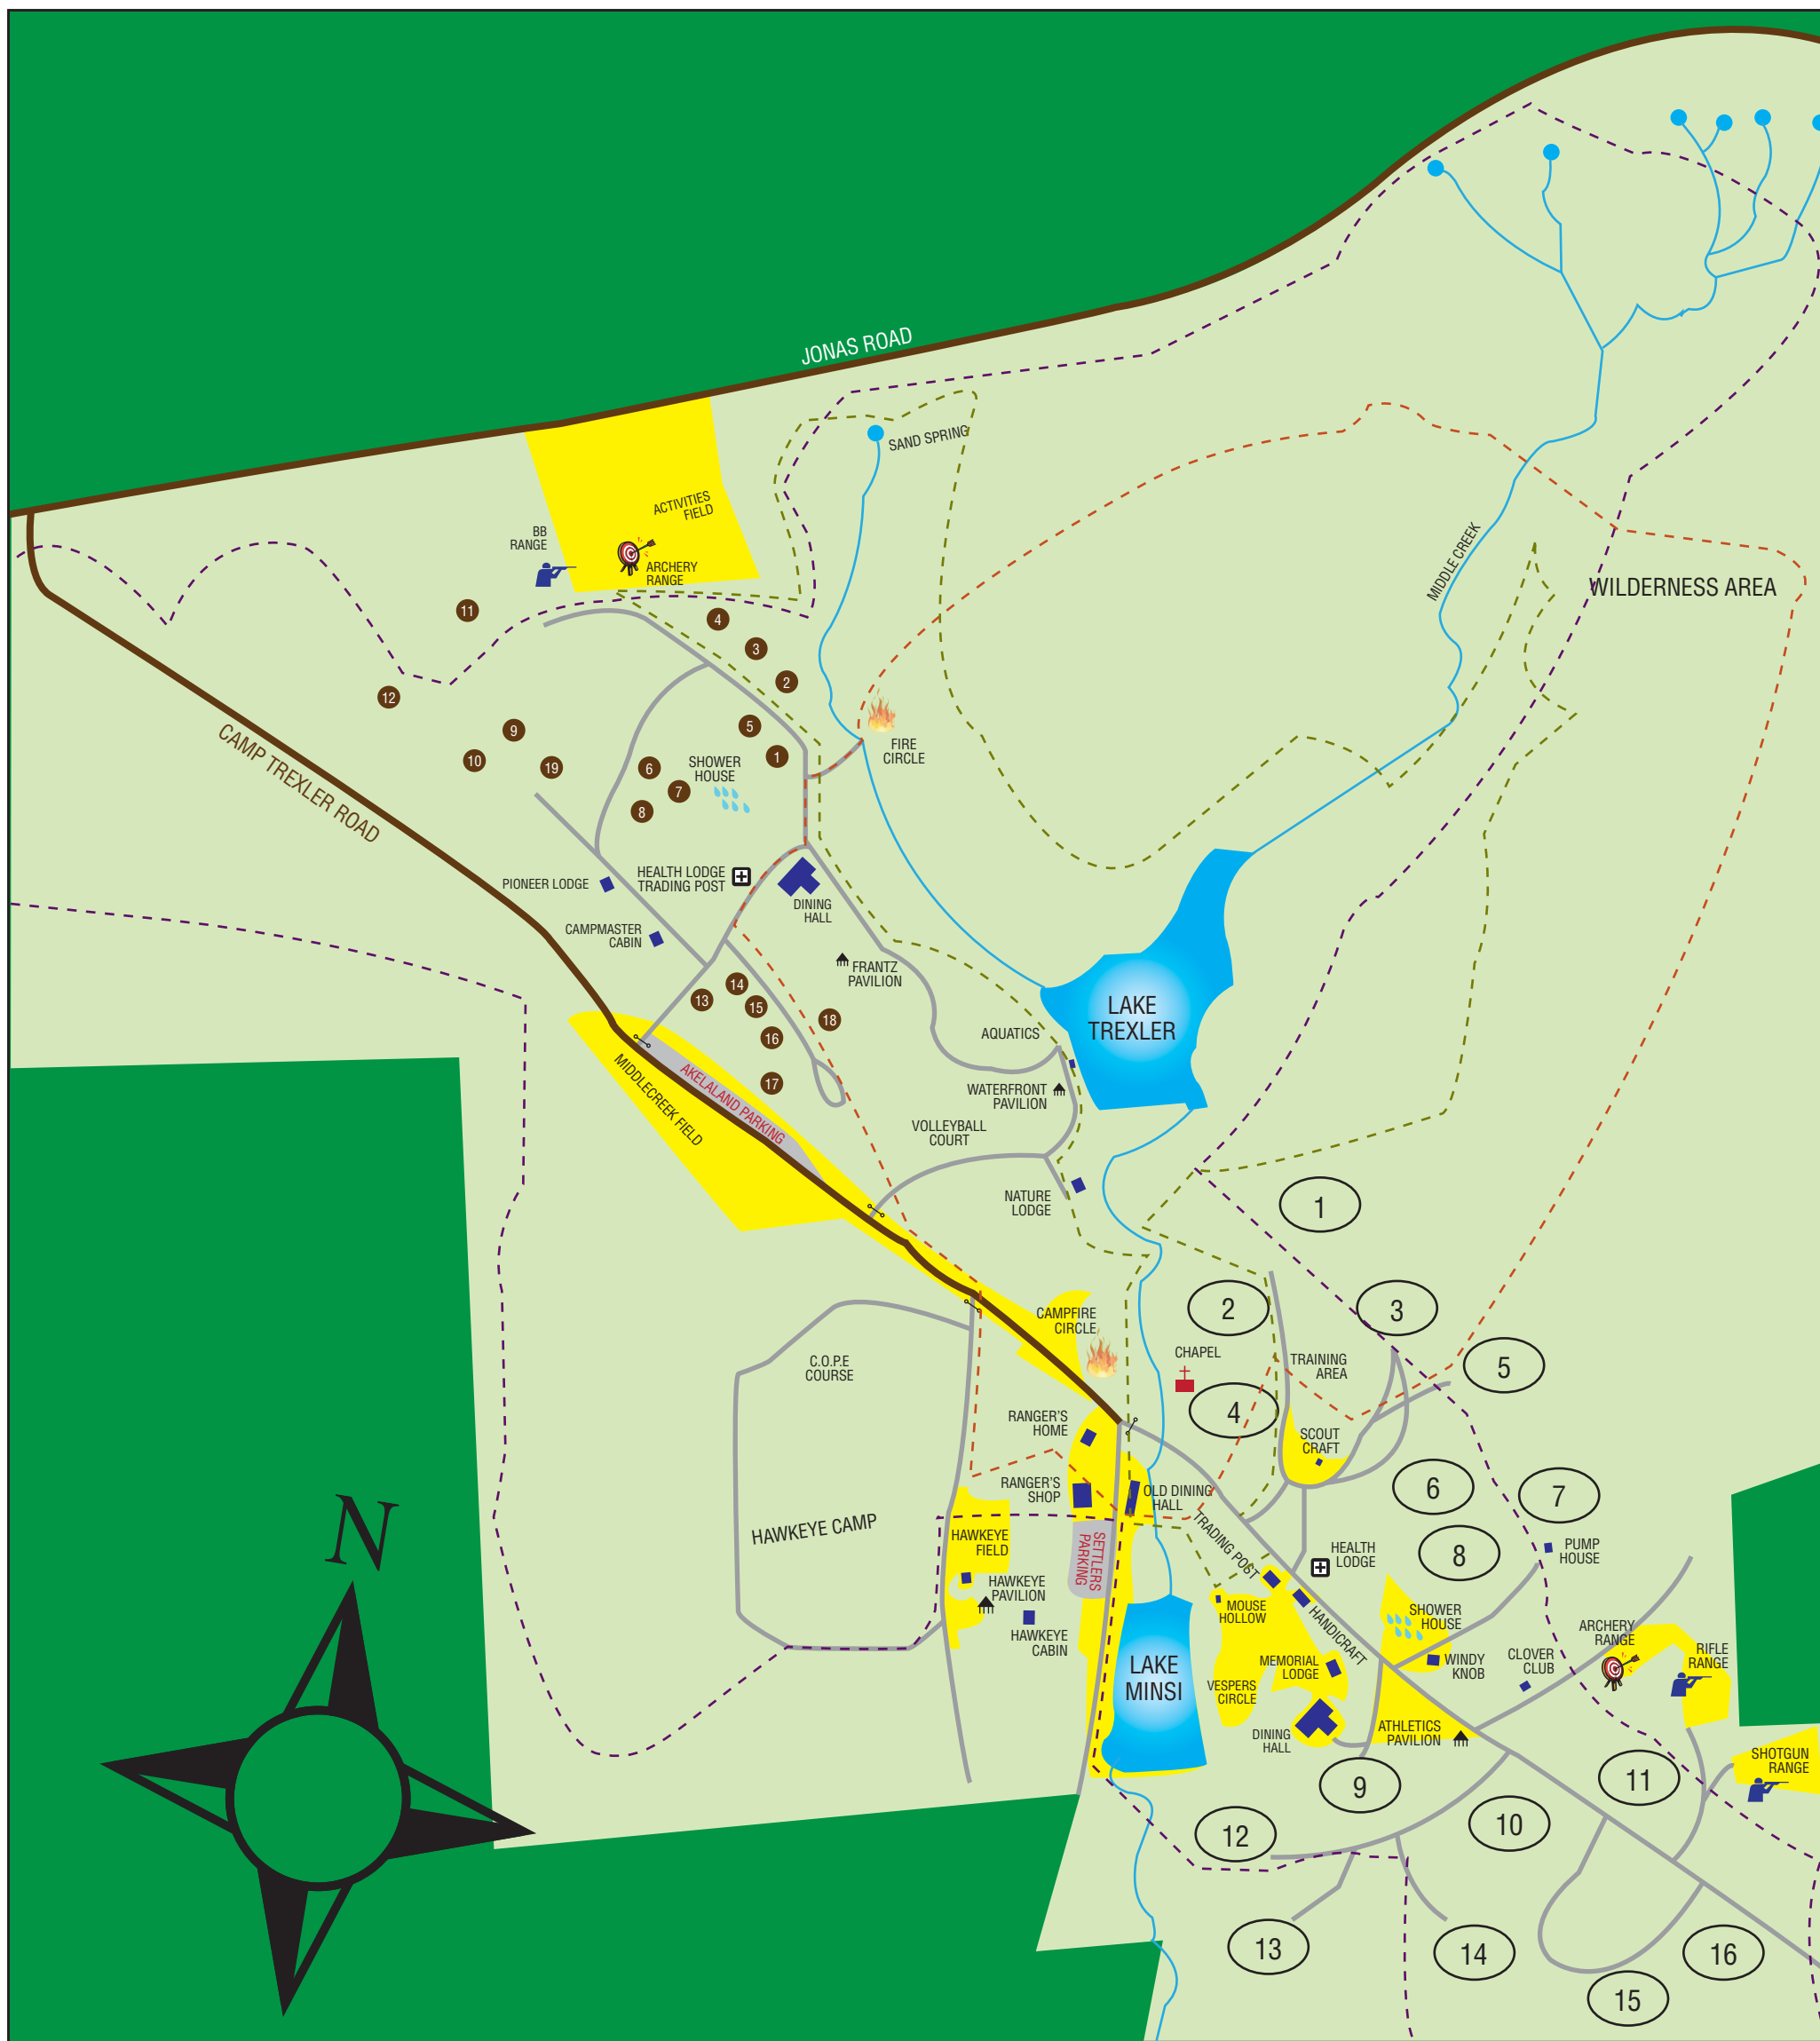

TREXLER SCOUT RESERVATION

MINSI TRAILS COUNCIL-BSA

- | | | | |
|------------|-----------------------|-------------------|---------------------|
| PAVED ROAD | DIRT ROAD | AKELAND CAMPSITES | SETTLERS CAMPSITES |
| GATE | STREAM | 1. LENAPE | 1. BIG PINE |
| FIELD AREA | SPRING | 2. CHIPPEWA | 2. WILDERNESS |
| | HIKING TRAIL - RED | 3. SEMINOLE | 3. BLACK BEAR |
| | HIKING TRAIL - ORANGE | 4. NAVAJO | 4. ADIRONDACKS |
| | HIKING TRAIL - YELLOW | 5. MOHAWK | 5. WARRIOR RUN |
| | | 6. MINSI | 6. WINDY KNOB |
| | | 7. SIOUX | 7. DEER TRAIL |
| | | 8. SHAWNEE | 8. STAFF SITE |
| | | 9. ALGONQUIN | 9. PINE CREST |
| | | 10. IROQUOIS | 10. BALD EAGLE |
| | | | 11. LAUREL FLATS |
| | | | 12. RED CEDAR |
| | | | 13. ELK RIDGE |
| | | | 14. WHISPERING PINE |
| | | | 15. FORT DEFIANCE |
| | | | 16. WHITE BIRCH |